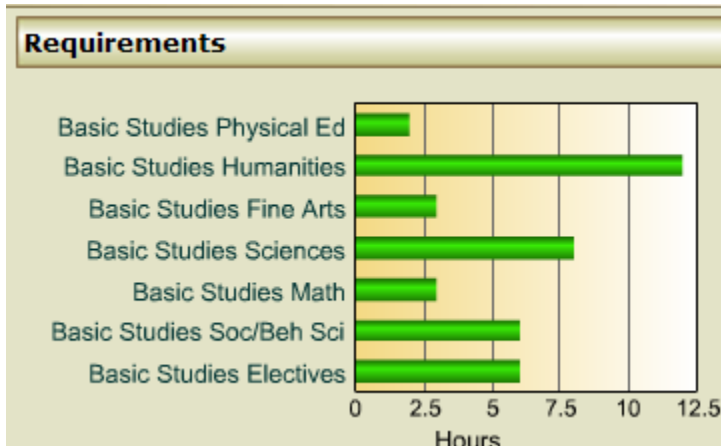

Differences between Interactive Audit and existing degree audits:

1. Interactive audit's GPA vertical bar chart stops at a hundredth of a decimal point(3.61):

There is no rounding, it simply truncates the number. The body of the audit still shows the full GPA to the thousandth position (3.614):

- 2-University overall hours and GPA are now shown in a pie chart:

3- “General Education Requirements” is the umbrella term for either Basic Studies or University Studies. Click on the bar graph to see which one the student has. For University Studies, the bar graph hours may not add up because courses can be used more than once in some areas and because of the foreign language requirement changes. Since there is no tracking of total hours as in Basic Studies (39) the bar for total hours does not exist.

+

3- Basic Studies was organized years ago with English out of the “big picture” so the bar graph appears as two bars:

Clicking on “Additional Basic Studies” bar graph will show the remaining requirements: