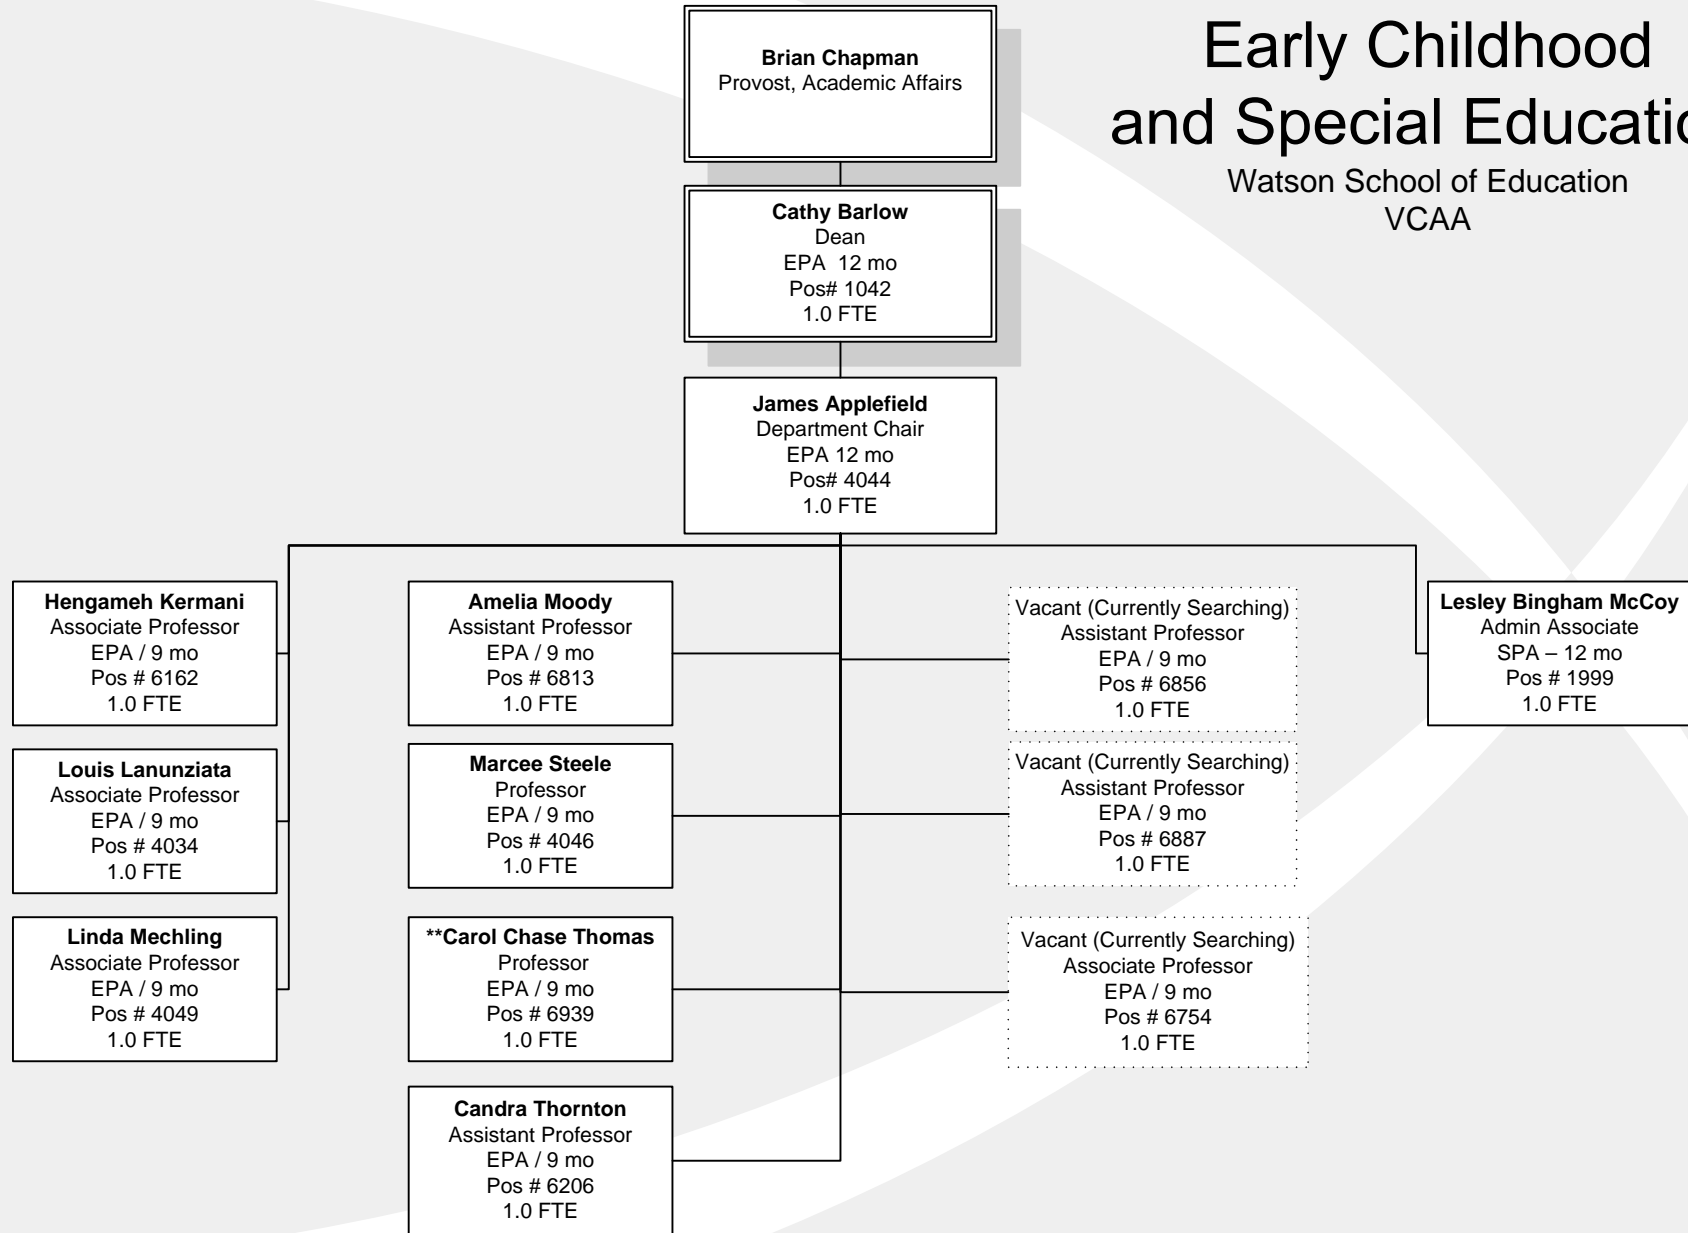

Early Childhood and Special Education

Watson School of Education
VCAA

** Administrative Duties assigned under Dean