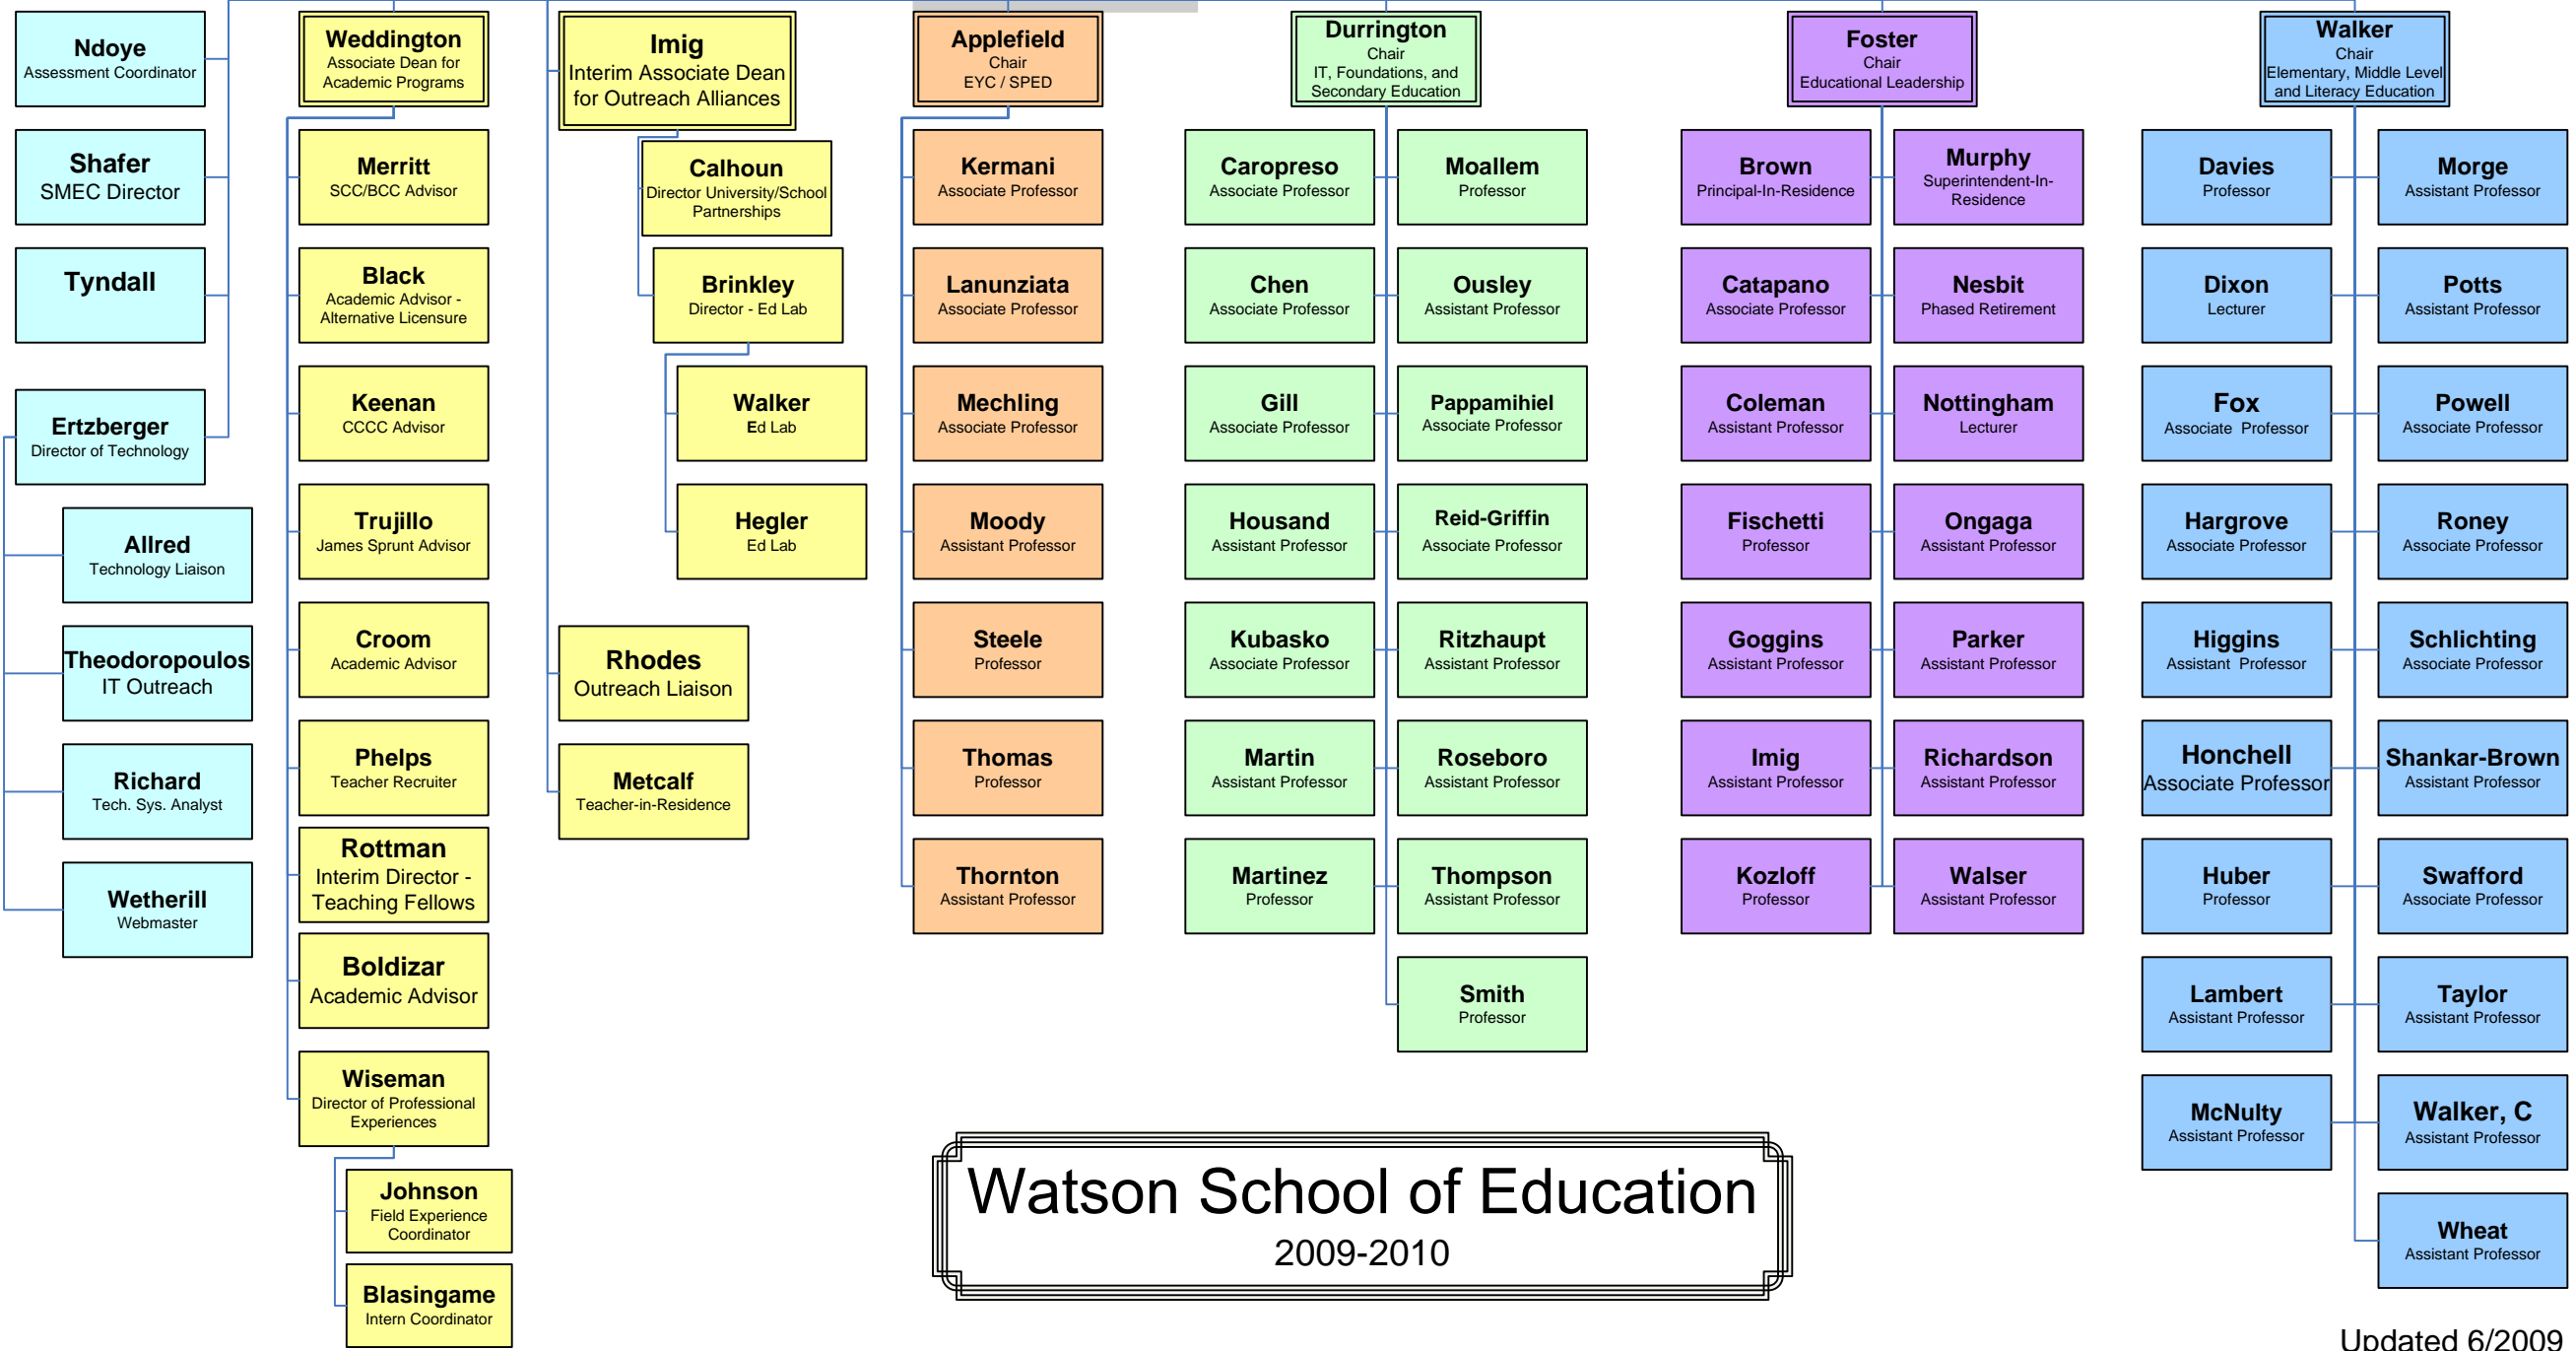

Wetherill
Interim Dean

Watson School of Education
2009-2010