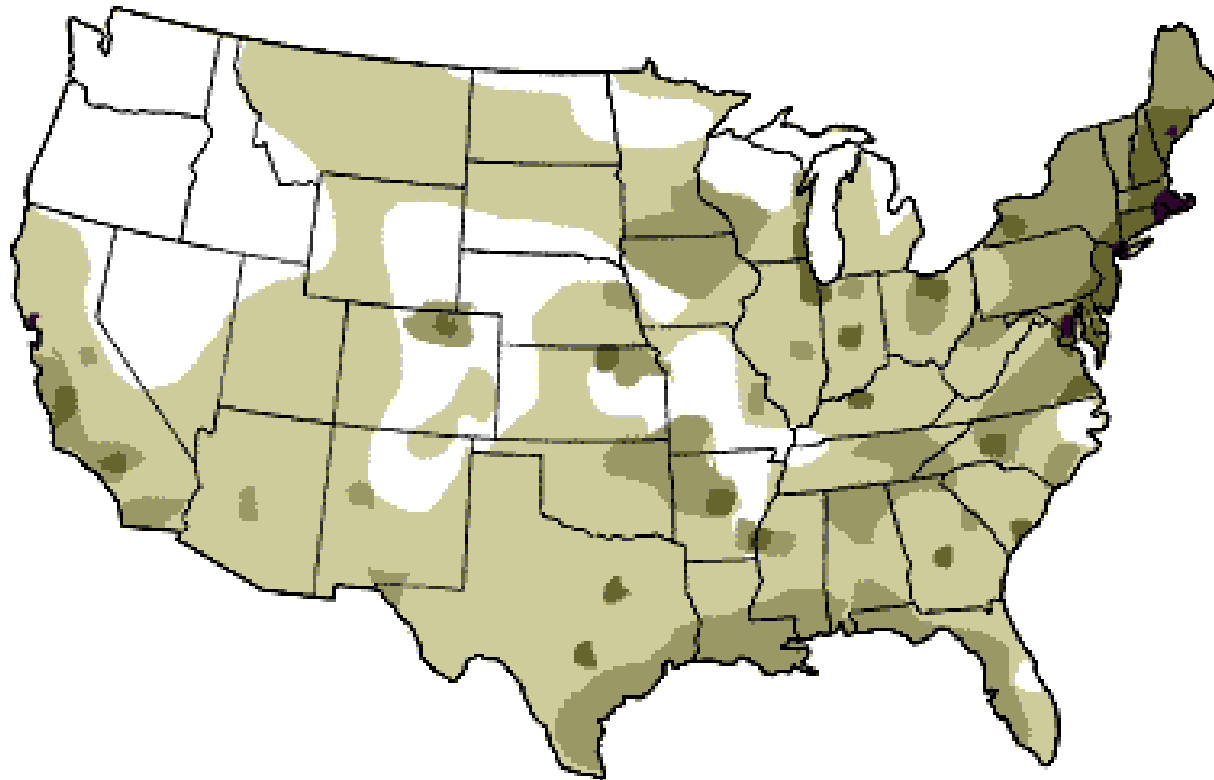

Approximate beginning of the epidemic, 1918

before
sept. 14

between
sept. 14 - 21

between
sept. 21 - 28

between
sept. 28 - oct. 5

after
oct. 5

Source: *America's Forgotten Pandemic - The Influenza of 1918 - 1989*

Approximate beginning of the epidemic, 1918

before
sept. 14

between
sept. 14 - 21

between
sept. 21 - 28

between
sept. 28 - oct. 5

after
oct. 5

Source: America's Forgotten Pandemic - The Influenza of 1918 - 1989