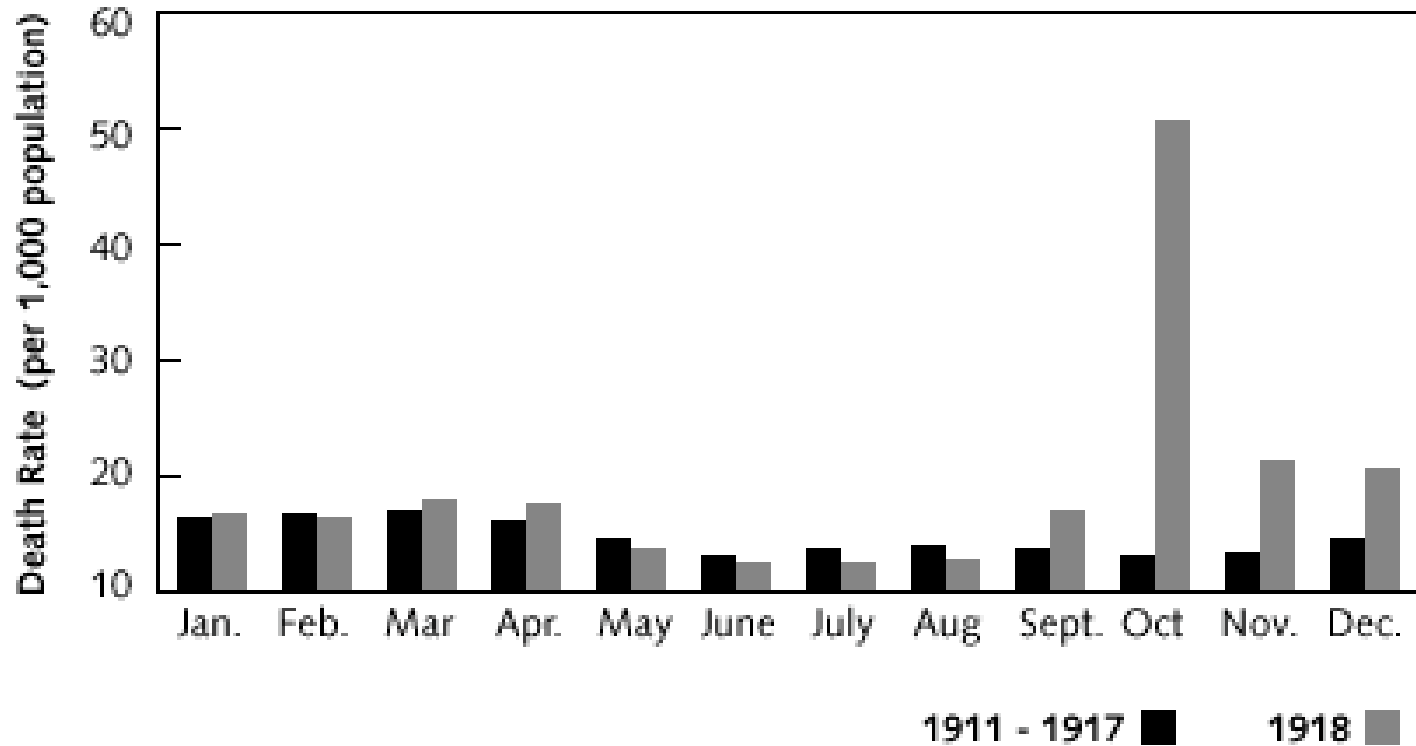

Death Rates in the U.S. by Month (per 1,000 population)

Source: PBS (<http://www.pbs.org/wgbh/amex/influenza/maps/index.html>)