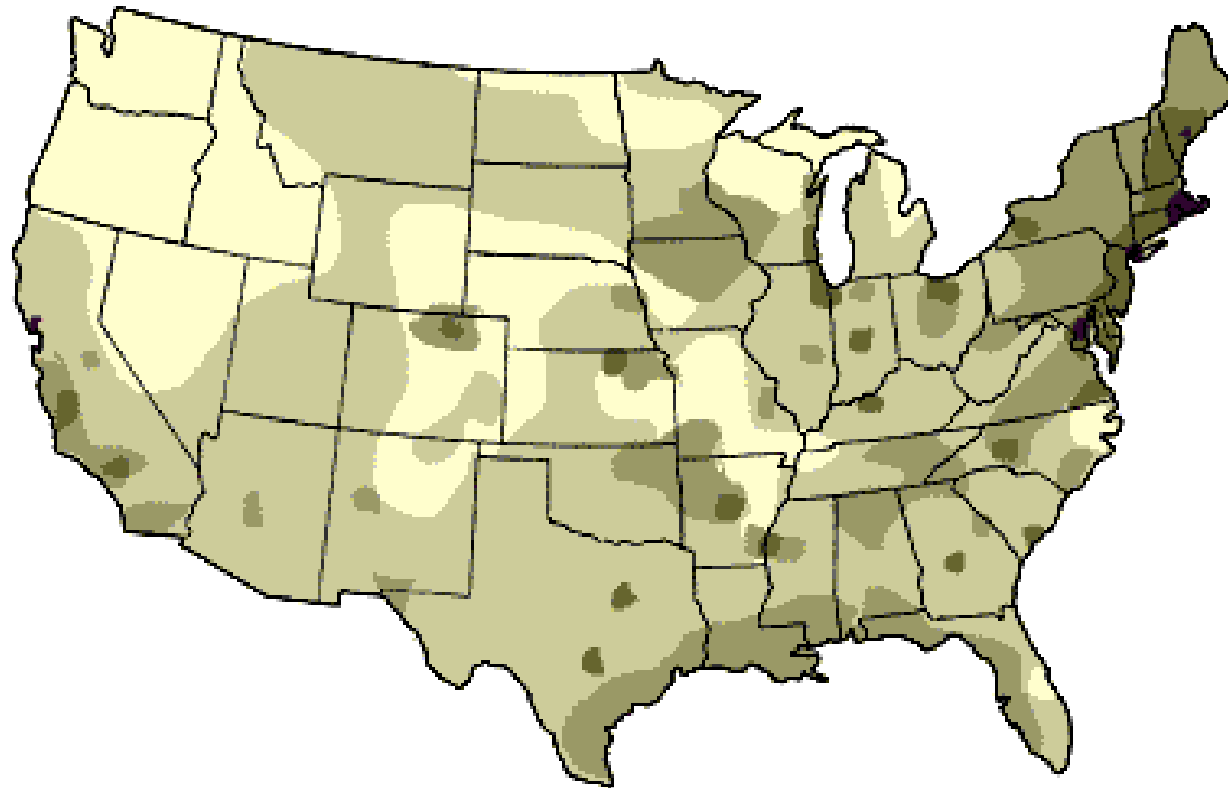

Approximate beginning of the epidemic, 1918

before
sept. 14

between
sept. 14 - 21

between
sept. 21 - 28

between
sept. 28 - oct. 5

after
oct. 5

Source: *America's Forgotten Pandemic - The Influenza of 1918 - 1989*

Approximate beginning of the epidemic, 1918

before
sept. 14

between
sept. 14 - 21

between
sept. 21 - 28

between
sept. 28 - oct. 5

after
oct. 5

Source: America's Forgotten Pandemic - The Influenza of 1918 - 1989