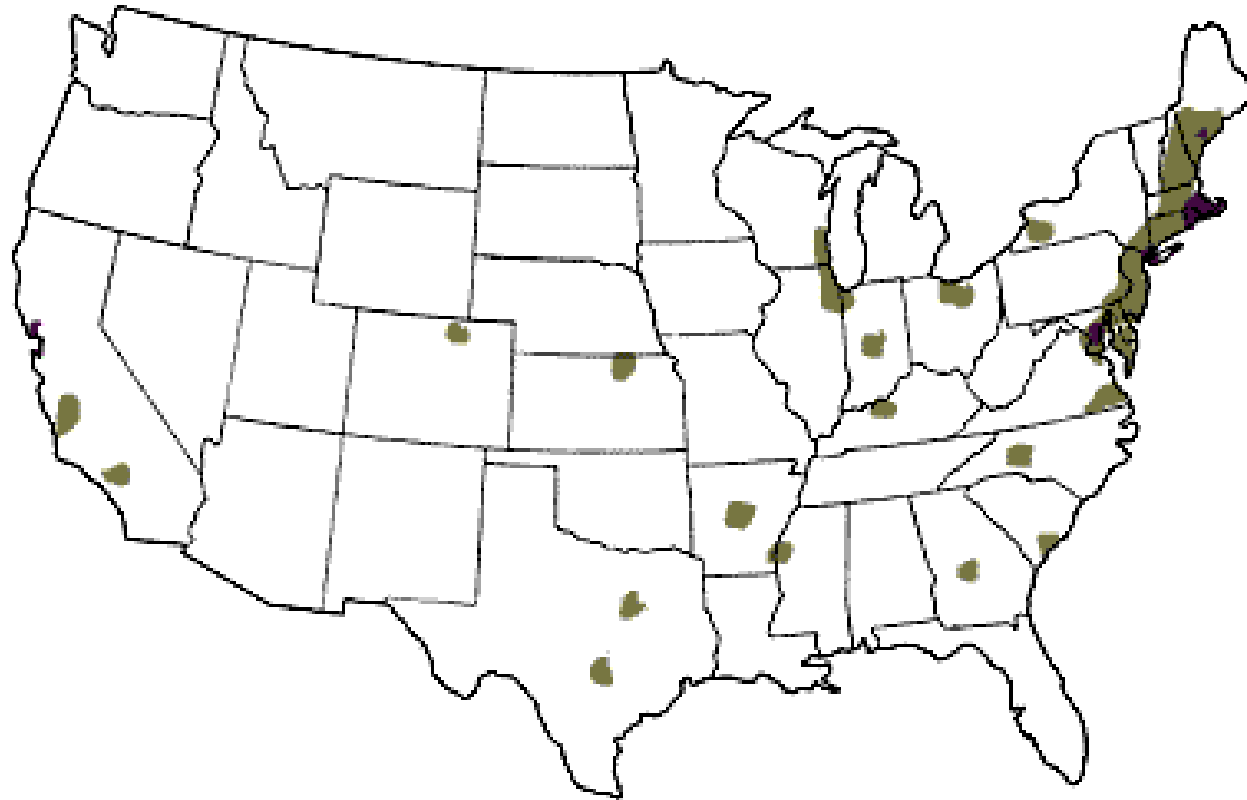

Approximate beginning of the epidemic, 1918

before
sept. 14

between
sept. 14 - 21

between
sept. 21 - 28

between
sept. 28 - oct. 5

after
oct. 5

Source: *America's Forgotten Pandemic - The Influenza of 1918 - 1989*

Approximate beginning of the epidemic, 1918

before
sept. 14

between
sept. 14 - 21

between
sept. 21 - 28

between
sept. 28 - oct. 5

after
oct. 5

Source: America's Forgotten Pandemic - The Influenza of 1918 - 1989