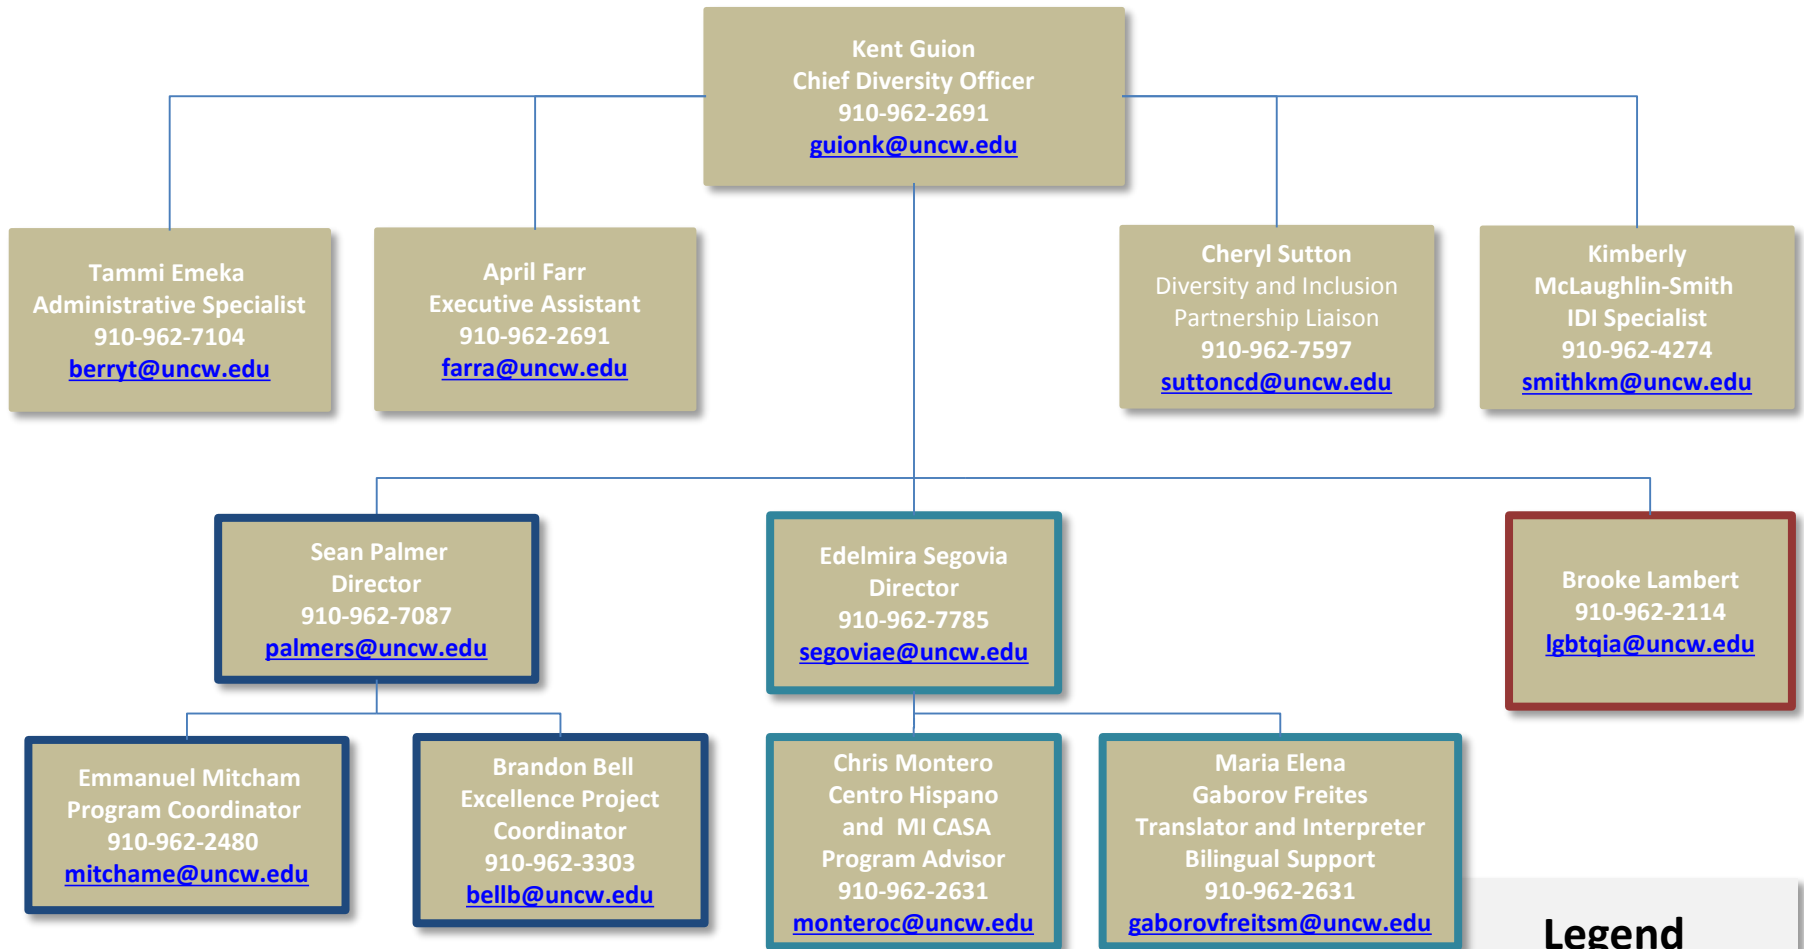

UNCW Office of Institutional Diversity and Inclusion Organization Chart

Legend

- Upperman
- Centro Hispano
- LGBTQIA